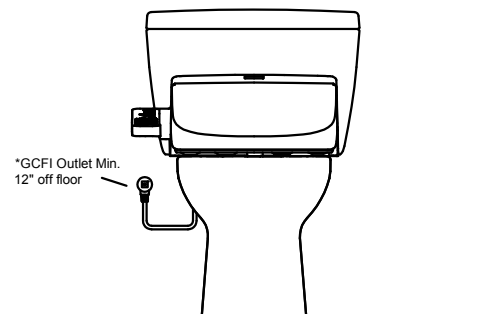

SW2033 & SW2034

Washlet® C100

SPECIFICATIONS

- **Power Rating:** AC 120V-60Hz, 406W
- **Power Cord:** Maximum length: 3.94 ft/120 cm, 3 prong grounded plug
- **Water Feature:** Adjustable Water Flow Rate:
  Front washing - 9.8 -14.5 oz/min
  Rear washing - 9.1 - 14.5 oz/min
  Soft Rear - from 9.1 - 14.5 oz/min
- **Washing Spray Temp:** Minimum: 95°F/35°C
  Maximum: 104°F/40°C
- **Safety Device:** Thermal fuse.
- **Drying Feature:** Air temperature:
  High: about 140°F/60°C
  Low: about 86°F/30°C
- **Dryer Air Capacity:** 9.53ft³/min
- **Seat Warming Feature:** Surface Temperature:
  Minimum: 82°F/28°C
  Maximum: 97°F/36°C
- **Safety Device:** Thermal fuse
- **Water Supply Pressure:** Minimum: 7.25 psi
  Maximum: 108.75 psi
- **Ambient Temperature:** Range:
  32°F/0°C to 104°F/40°C
- **Warranty:** One Year Limited Warranty
- **Shipping dimensions:** C100 Elongated – 23 1/2" x 20 1/2" x 9"
  C100 Round – 21 1/2" x 20 1/2" x 9"
- **Shipping weight:** C100 Elongated – 16lbs
  C100 Round – 16lbs

Note: These numbers may change once the first samples arrive

INSTALLATION NOTES

- For use with potable water only. Do not use with recycled water.
- Washlet C100 may not fit certain toilet bowl designs.
- If possible, with your order, please include your model number (from the underside of the tank lid).
- It is highly recommended to use a surge protector to prevent damage in the event of a power surge.

*The 3-prong cord on the Washlet is on the right side and is 4' long.

TOTO®

These dimensions and specifications are subject to change without notice