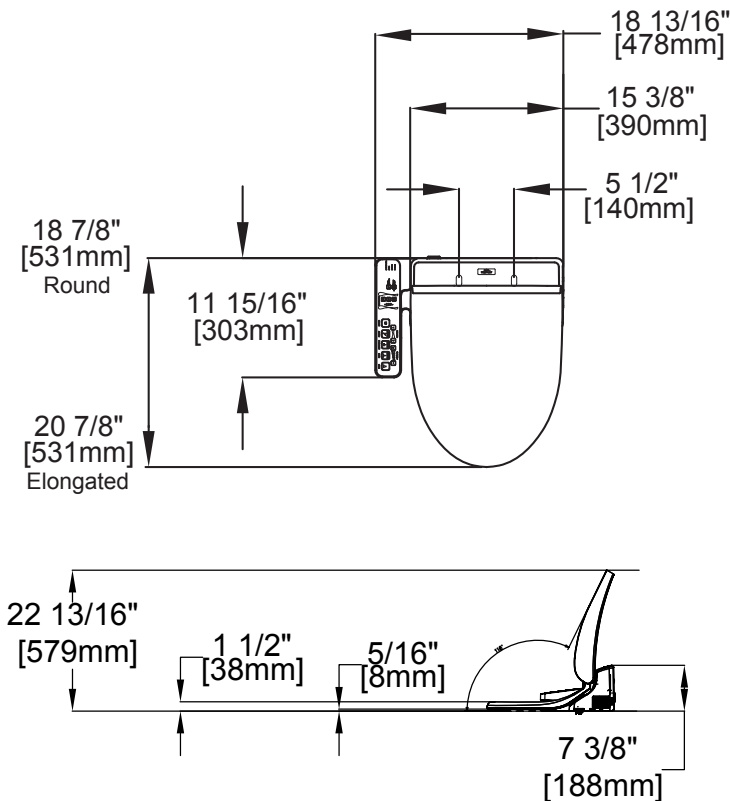

### SPECIFICATIONS

- **Power Rating:** AC 120V-60Hz, 406W
- **Power Cord:** Maximum length: 3.94 ft/120 cm, 3 prong grounded plug
- **Water Feature:** Adjustable Water Flow Rate:  
Front washing - 9.8 -14.5 oz/min  
Rear washing - 9.1 - 14.5 oz/min  
Soft Rear - from 9.1 - 14.5 oz/min
- **Washing Spray Temp:** Minimum: 95°F/35°C  
Maximum: 104°F/40°C
- **Safety Device:** Thermal fuse.
- **Drying Feature:** Air temperature:  
High: about 140°F/60°C  
Low: about 86°F/30°C
- **Dryer Air Capacity:** 9.53ft<sup>3</sup>/min
- **Seat Warming Feature:** Surface Temperature:  
Minimum: 82°F/28°C  
Maximum: 97°F/36°C
- **Safety Device:** Thermal fuse
- **Water Supply Pressure:** Minimum: 7.25 psi  
Maximum: 108.75 psi
- **Ambient Temperature:** Range:  
32°F/0°C to 104°F/40°C
- **Warranty:** One Year Limited Warranty
- **Shipping dimensions:** C100 Elongated – 23 1/2" x 20 1/2" x 9"  
C100 Round – 21 1/2" x 20 1/2" x 9"
- **Shipping weight:** C100 Elongated – 16lbs  
C100 Round – 16lbs

\*The 3-prong cord on the Washlet is on the right side and is 4' long.

**TOTO®**

These dimensions and specifications are subject to change without notice