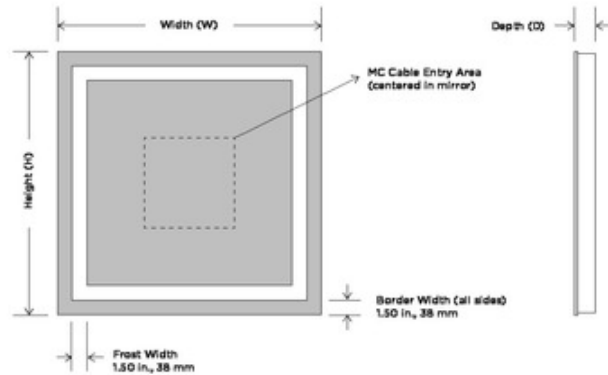

Integrity Square Lighted Mirror

Description:

The Integrity Square Lighted Mirror is designed to maximize direct illumination. Ideal for precision tasks such as makeup application and shaving. White powder coated chassis for finished side view. Corrosion resistant DuraMirror glass. Available in two sizes. Suitable for damp locations. Made in the USA. UL and CUL listed. ADA compliant.

Shown in: Mirror

List Price: \$2040.00
 Our Price: \$1530.00

Shade Color: Mirror
 Body Finish: N/A
 Lamp: 1 x LED/164W/120V LED
 Wattage: 164W
 Dimmer: Incandescent
 Dimensions: 42"W x 42"H x 1.75"D

Technical Information

Luminous Flux: 10744 lumens
 Lumens/Watt: 65.51
 Lamp Color: 3000 K
 Color Rendering: 90 CRI

Product Number: EMR 100968			
Company:		Fixture Type:	Date: Jan 17, 2019
Project:		Approved By:	

#0532MI-INTEGRS-042F1-XXXX