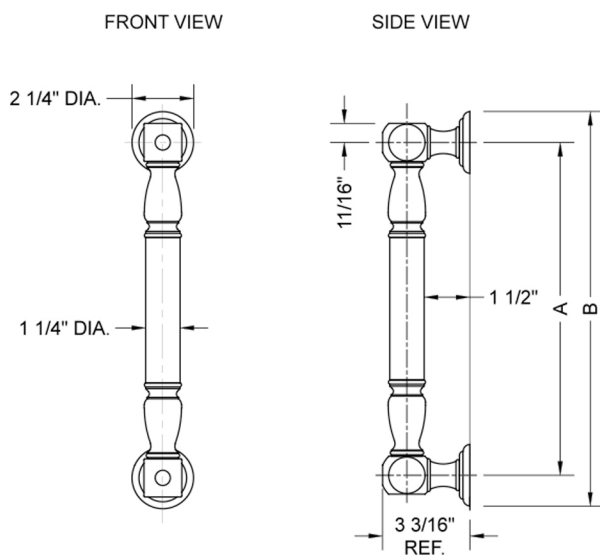

48" G20 Straight Grab Bar

Model #: G20-48-

FEATURES:

- ADA compliant when properly installed
- All brass construction, fully polished & plated
- All grab bars can be custom sized. Contact JACLO for pricing & availability
- Optional handshower sliders and toilet paper/wash cloth holders can be added only upon initial order
- Grab bars over 32" REQUIRE a middle post

SPECIFICATION DRAWING:

BRASS LUXURY GRAB BAR			
PART. #	DESCRIPTION	A	B
G20-12-XX	12" CENTER TO CENTER	12"	14 1/4"
G20-16-XX	16" CENTER TO CENTER	16"	18 1/4"
G20-18-XX	18" CENTER TO CENTER	18"	20 1/4"
G20-24-XX	24" CENTER TO CENTER	24"	26 1/4"
G20-32-XX	32" CENTER TO CENTER	32"	34 1/4"
*NOTE: GRAB BARS OVER 32" REQUIRE A MIDDLE POST			
G20-36-XX	36" CENTER TO CENTER	36"	38 1/4"
G20-42-XX	42" CENTER TO CENTER	42"	44 1/4"
G20-48-XX	48" CENTER TO CENTER	48"	50 1/4"
G20-60-XX	60" CENTER TO CENTER	60"	62 1/4"