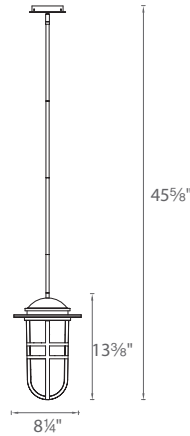

STEAMPUNK – model: PD-W24513

dwelLED™ Outdoor Pendant

WAC LIGHTING
Responsible Lighting®

Pivot hinge on canopy allows installation on sloped ceiling

Fixture Type:

Catalog Number:

Project: _____

Location: _____

PRODUCT DESCRIPTION

Designed with an updated version of a vintage industrial design, this Steampunk lantern pairs clear hammered seeded mouth blown glass with a stunning metal design. Perfect for indoor and outdoor applications.

FEATURES

- ETL & cETL wet location listed, IP65 rated
- Clear hammered seeded mouth blown glass
- Die-cast Aluminum Construction
- Smooth and continuous ELV dimming
- 80,000 hour rated life
- 5 year warranty
- Color Temp: 3000K
- CRI: 90
- Dimming: 100% - 10% ELV

SPECIFICATIONS

Construction: Aluminum construction with seeded glass

Light Source: LED

Standards: ETL & cETL wet location listed, IP 65

	Watt	LED Lumens	Delivered Lumens	Finish
PD-W24513	10W	750	470	BZ <i>Bronze</i> GH <i>Graphite</i>