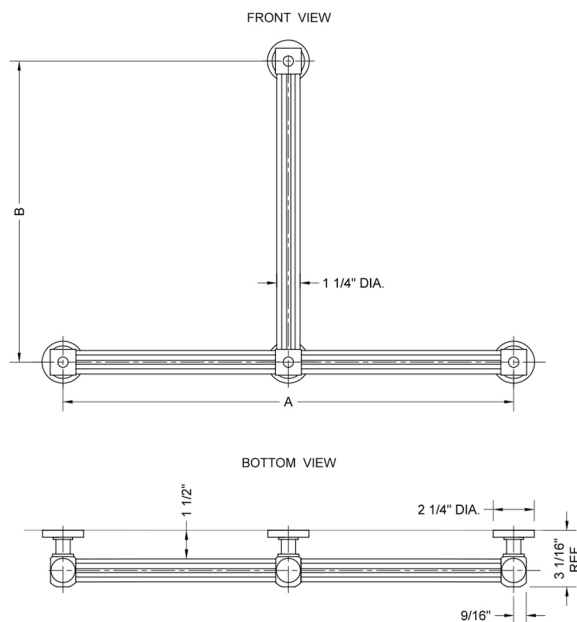

## T71 24H x 32W T Grab Bar

**Model #: T71-24H-32W-**

### FEATURES:

- ADA compliant when properly installed
- All brass construction, fully polished & plated
- All grab bars can be custom sized. Contact JACLO for pricing & availability
- Optional handshower sliders and toilet paper/wash cloth holders can be added only upon initial order
- Grab bars over 32" REQUIRE a middle post

### SPECIFICATION DRAWING:

BRASS LUXURY GRAB BAR			
PART. #	DESCRIPTION	A H	B W
T71-24H-24W	CENTER TO CENTER	24"	24"
T71-24H-32W	CENTER TO CENTER	24"	32"
T71-32H-24W	CENTER TO CENTER	32"	24"
T71-32H-32W	CENTER TO CENTER	32"	32"