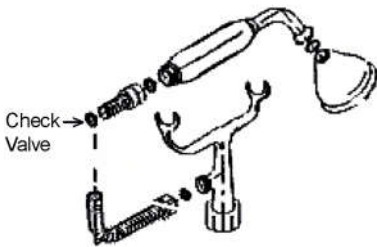

TUB RIM MOUNT FILLER WITH HANDSHOWER

Cat. No.
4603

6" Elbow Mounts

Features:

- ▶ Brass construction
- ▶ Elephant spout length is 5-3/4"
- ▶ Flow rate is 3.7 GPM
- ▶ Available with metal cross handles (**4603-MC**) or metal lever handles in 2 different styles (**4603-ML**, **4603-ML2**)
- ▶ Metal cross handles feature "H" and "C" for hot and cold
- ▶ Metal telephone style hand shower with cradle and hose
- ▶ Handshower flow rate is 2.5 GPM
- ▶ Handshower includes backflow preventer
- ▶ 6" Elbow mounts included
- ▶ 7" Centers for deck mounting on acrylic or cast iron tubs
- ▶ 1/4 Turn ceramic disc cartridges
- ▶ To be used with straight bath supplies, **Part #5577**

Finishes:

- BP** Polished Brass
- PN** Polished Nickel
- CP** Polished Chrome
- ORB** OilRubbedBronze
- SN** Brushed Nickel

(ML)

(ML2)

Dimensions are nominal and may vary. Dimensions and specifications subject to change without notice.