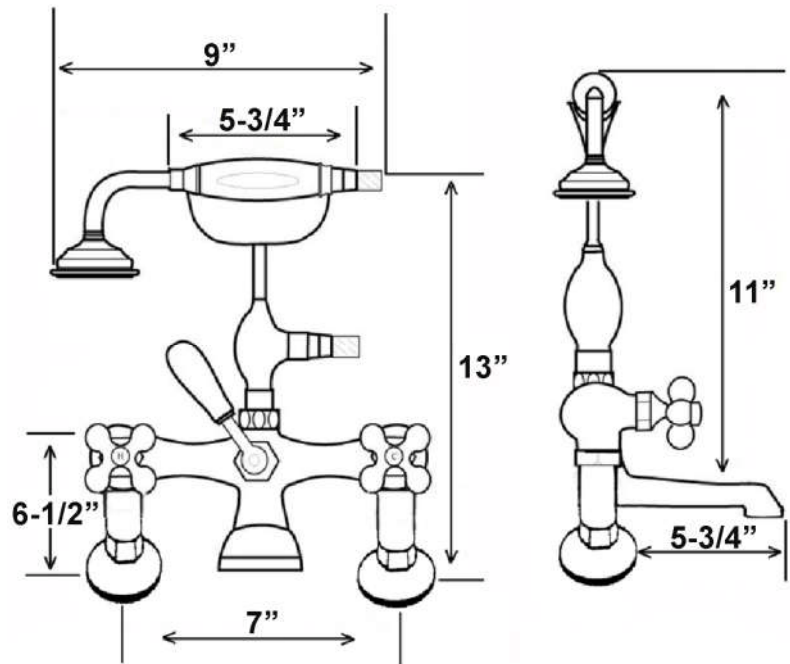

TUB RIM MOUNT FILLER WITH HANDSHOWER

Cat. No.
4603

6" Elbow Mounts

Features:

- ▶ Brass construction
- ▶ Elephant spout length is 5-3/4"
- ▶ Flow rate is 3.7 GPM
- ▶ Available with metal cross handles (**4603-MC**) or metal lever handles in 2 different styles (**4603-ML**, **4603-ML2**)
- ▶ Metal cross handles feature "H" and "C" for hot and cold
- ▶ Metal telephone style hand shower with cradle and hose
- ▶ Handshower flow rate is 2.5 GPM
- ▶ Handshower includes backflow preventer
- ▶ 6" Elbow mounts included
- ▶ 7" Centers for deck mounting on acrylic or cast iron tubs
- ▶ 1/4 Turn ceramic disc cartridges
- ▶ To be used with straight bath supplies, **Part #5577**

Finishes:

- BP** Polished Brass
- PN** Polished Nickel
- CP** Polished Chrome
- ORB** OilRubbedBronze
- SN** Brushed Nickel

(ML)

(ML2)

Dimensions are nominal and may vary. Dimensions and specifications subject to change without notice.