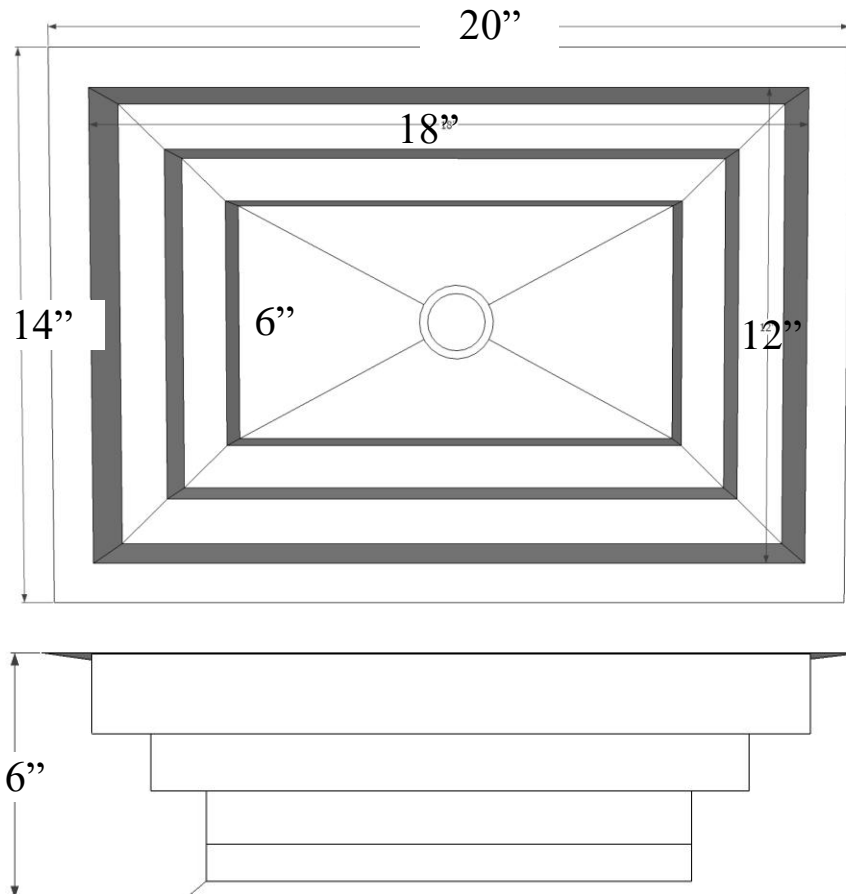

Description:

- Drop-In or Undermount
- Stainless Steel

Available Finishes:

SS	Satin Stainless Steel
PS	Polished Stainless Steel
PB	Polished Unlacquered Brass
UB	Satin Unlacquered Brass

Available Drains:

D004	Grid Strainer
D005	Lift and Turn
D006	Pop-up w/ horizontal lift rod
D101 - D720	Decorative Drain
D011- D017	Decorative Grid Strainer

DIMENSIONS WILL VARY. DO NOT use this sheet as a guide for countertop cuts.