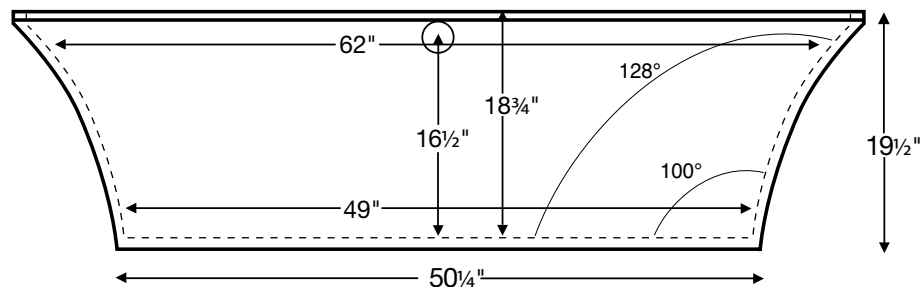

Intarcia

67" x 40" x 19.5"

Installation:
Freestanding

SEE IMPORTANT ORDERING & INSTALLATION INFORMATION BELOW

GENERAL SPECIFICATIONS:

Material Engineered Solid Stone (ESS)
Soaker Weight 200 lbs / 91 kg
Maximum Fill 90 gal to overflow