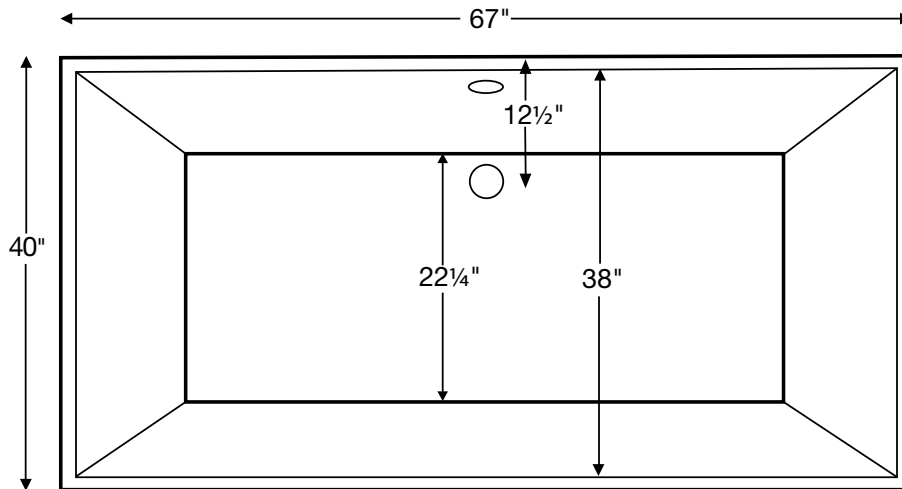

Intarcia

67" x 40" x 19.5"

Installation:
Freestanding

SEE IMPORTANT ORDERING & INSTALLATION INFORMATION BELOW

GENERAL SPECIFICATIONS:

Material Engineered Solid Stone (ESS)
Soaker Weight 200 lbs / 91 kg
Maximum Fill 90 gal to overflow

- Requires partial or complete sub-floor drain installation. See installation manual for important installation information.
- Drain kits and bathroom table are packaged inside the tub crate for delivery.
- Optional floor-mounted high-flow tub filler and teak tub tray ship via FedEx.
- Tub is pre-drilled with an overflow, but can be specified without (see local codes).
- Requires use of a wall-mounted or freestanding tub filler.
- Measurements are $\pm 1/2"$ and are subject to change without notice.
- Data herein supersedes all prior to publication date shown below.