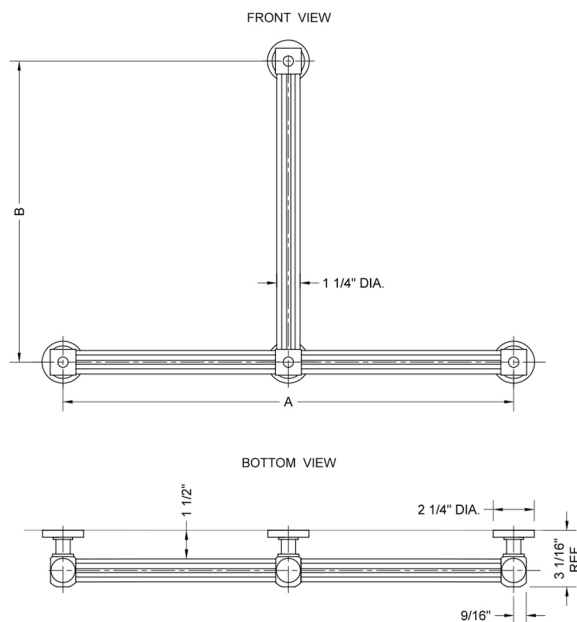

## T71 32H x 24W T Grab Bar

**Model #: T71-32H-24W-**

### FEATURES:

- ADA compliant when properly installed
- All brass construction, fully polished & plated
- All grab bars can be custom sized. Contact JACLO for pricing & availability
- Optional handshower sliders and toilet paper/wash cloth holders can be added only upon initial order
- Grab bars over 32" REQUIRE a middle post

### SPECIFICATION DRAWING:

BRASS LUXURY GRAB BAR			
PART. #	DESCRIPTION	A H	B W
T71-24H-24W	CENTER TO CENTER	24"	24"
T71-24H-32W	CENTER TO CENTER	24"	32"
T71-32H-24W	CENTER TO CENTER	32"	24"
T71-32H-32W	CENTER TO CENTER	32"	32"