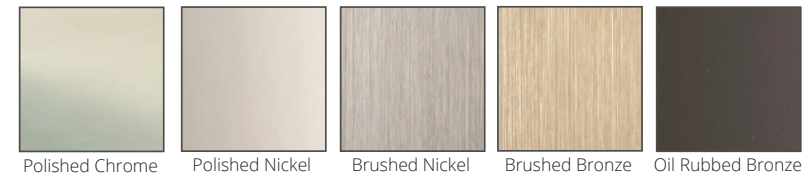

Decorative frame finishes

GLASSCRAFTERS, INC.
193 Veterans Blvd. Carlstadt, NJ 07072
1+ (800) 233-7362 (F) 1+ (888) 233-7362
sales@glasscraftersinc.com
Products That Reflect Your Style