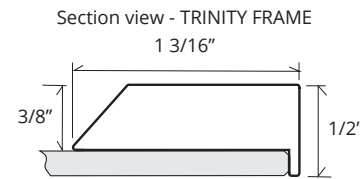

DF-FM-2436-TR
 23 1/8" x 36 1/8"

DF-FM-2036-TR
 19 1/8" x 36 1/8"

DF-FM-1636-TR
 15 1/8" x 36 1/8"

DF-FM-2430-TR
 23 1/8" x 30 1/8"

DF-FM-2030-TR
 19 1/8" x 30 1/8"

DF-FM-1630TR
 15 1/8" x 30 1/8"

Decorative frame finishes