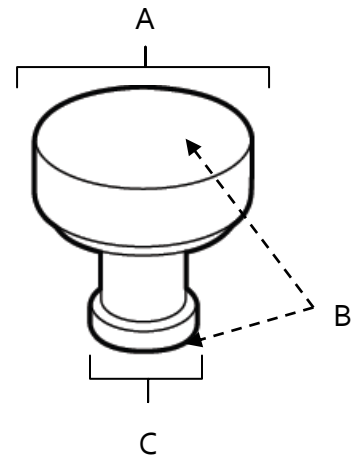

SPECIFICATIONS

MODERNE KNOBS

FEATURES

- Modern styling
- Multiple finishes
- Concealed installation

WARRANTY

Limited lifetime

FINISHES

- Polished Brass (PB)
- Polished Chrome (PC)
- Bronze (BRZ)
- Polished Nickel (PN)
- Satin Nickel (SN)
- Satin Brass (SB)

MATERIAL

Brass

Item#	A	B	C
A716-34	3/4"	7/8"	3/8"
A716-1	1"	1"	1/2"
A716-18	1 1/8"	1 1/8"	9/16"
A716-38	1 1/2"	1 1/8"	5/8"

KEY:

- A - Length and Width
- B - Projection
- C - Mount Length and Width

NOTE: Dimensions and specifications are subject to change without notice.