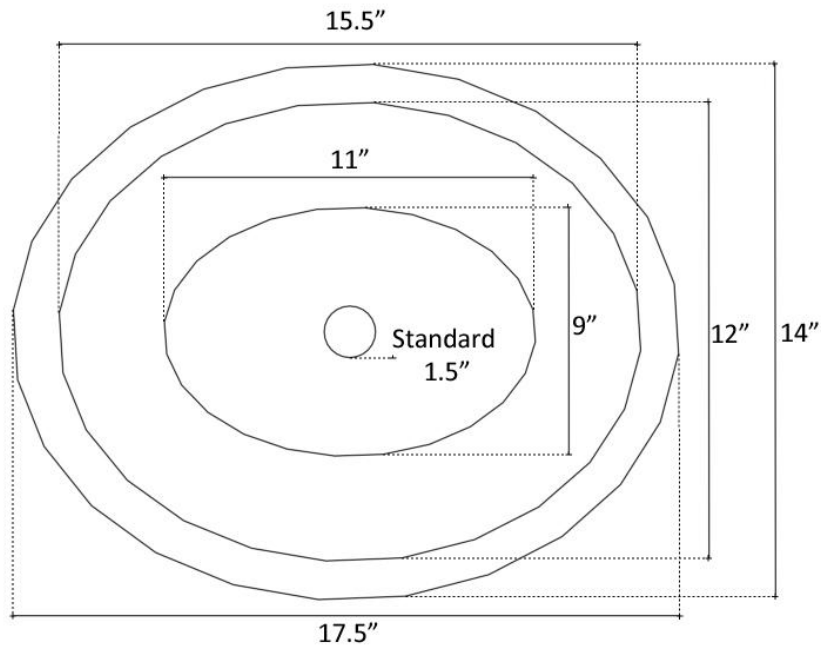

Description:

- Copper
- Drop-In or Undermount
- Use 2" Bar Drain
- Clean with mild soap
No abrasive chemicals

Available Finishes:

- DB** Dark Bronze
- WC** Weathered Copper
- PN** Polished Nickel
- SN** Satin Nickel
- PW** Pewter

Available Drains:

- D001** 2" Bar Drain

All Dimensions Are Approximate

DIMENSIONS WILL VARY. DO NOT use this sheet as a guide for countertop cuts.