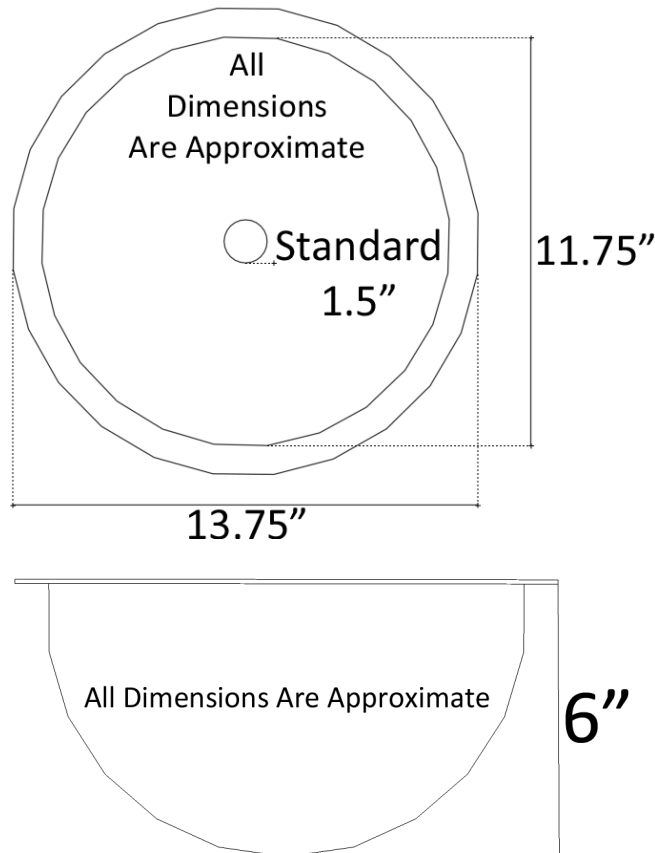

**Description:**

- Drop-In or Undermount

**Available Finishes:**

<b>AB</b>	Anitque Bronze - Finished with a Black/Brown patina and coated with a paste wax - Has a living finish
<b>WB</b>	White Bronze - Not Plated in Nickel but has appearance of Brushed/ Satin Nickel
<b>PN</b>	Polished Nickel

**Available Drains:**

<b>D004</b>	Grid Strainer
<b>D005</b>	Lift and Turn
<b>D006</b>	Pop-up w/ horizontal lift rod
<b>D101 - D604</b>	Decorative Drain

**DIMENSIONS WILL VARY. DO NOT use this sheet as a guide for countertop cuts.**