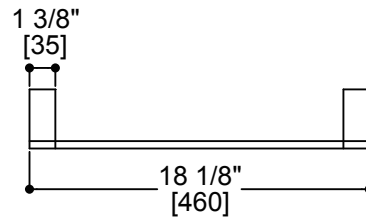

Note: Dimensions and specifications are subject to change without notice.