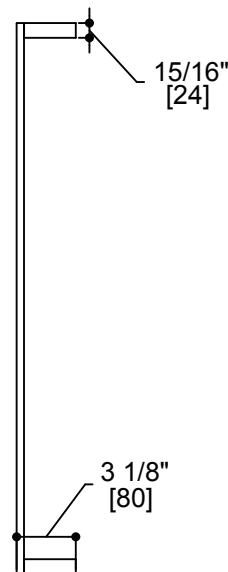

Note: Dimensions and specifications are subject to change without notice.