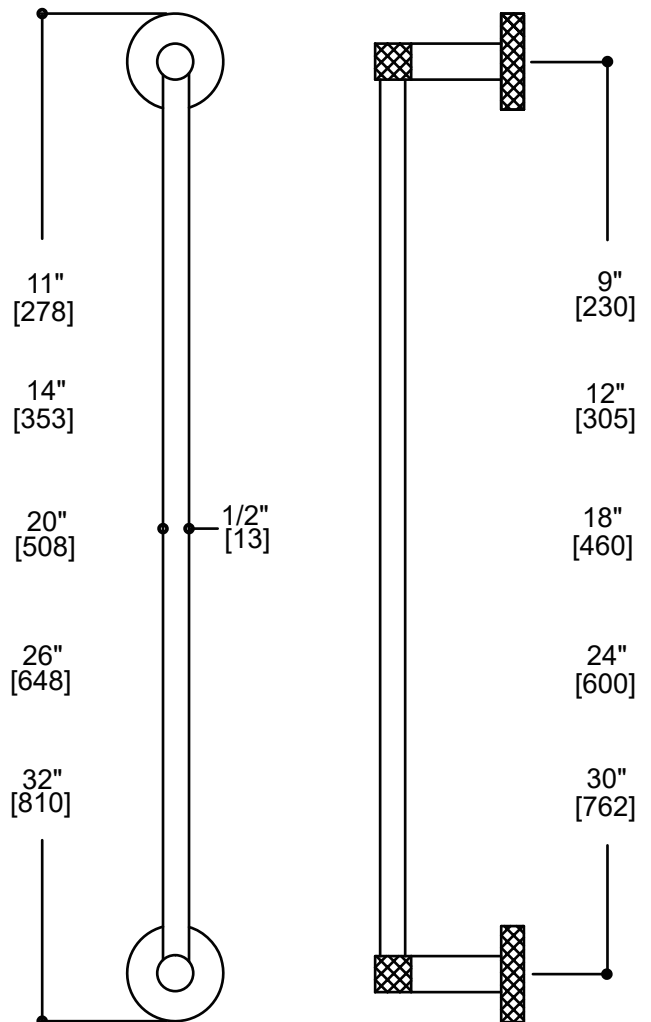

366 COLLECTION

Circo Knurled Towel Bar 9"/12"/18"/24"/30"

Item # 366109/120/180/240/300

Polished Chrome finish (99)

Champagne Bronze finish(30)

FEATURES

- Modern styling
- Durable finishes
- Concealed installation

MOUNTING HARDWARE

- Mounting kit included

Note: Dimensions and specifications are subject to change without notice.