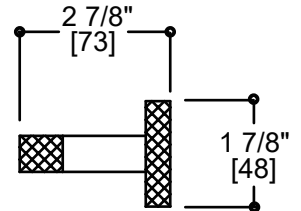

Note: Dimensions and specifications are subject to change without notice.