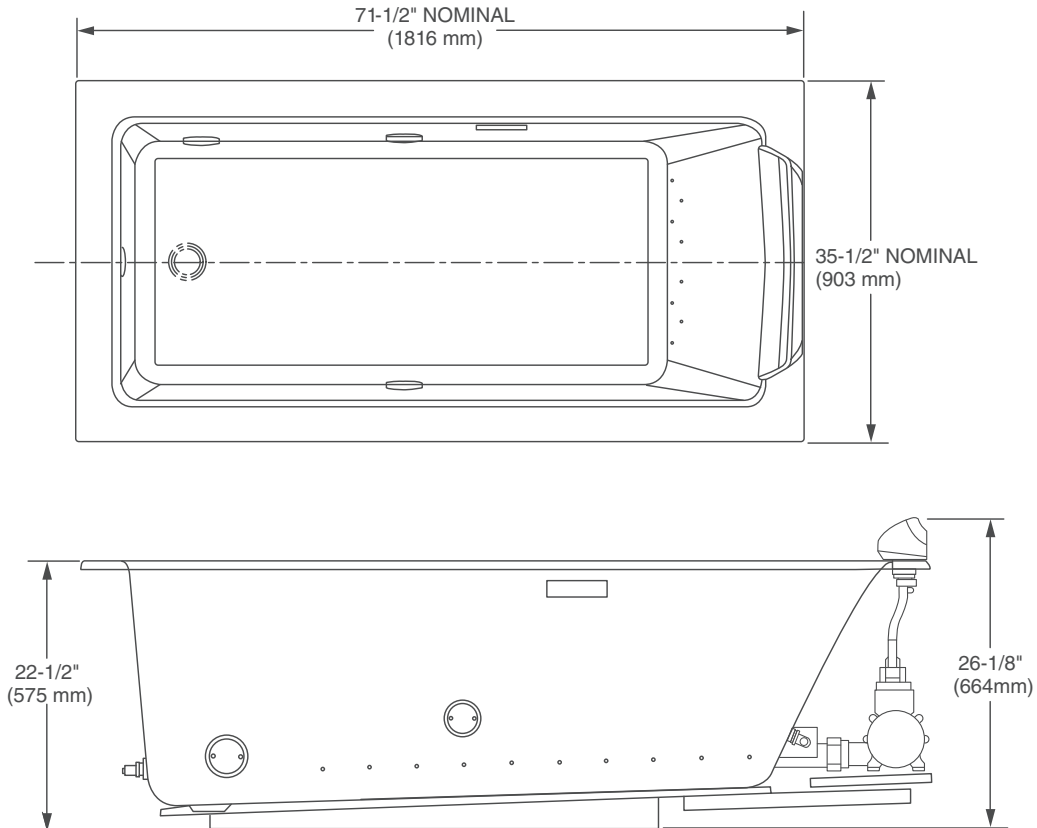

DXV AQUA MOMENT™ DROP-IN AIRBATH WITH WATERFALL

D12015328.415 - DXV Aqua Moment Drop-In Airbath

FEATURES

AQUA MOMENT WATERFALL TECHNOLOGY

- Waterfall spout 17-1/8" in length with maximum flow rate 21 gpm
- Three dedicated 15 amp GFCI (Ground Fault Circuit Interrupter) outlets are required.
- Head rest: polyurethane material in Smoke Gray
- LED lighted water spout

NOMINAL DIMENSIONS

72" x 36" x 22-1/2" (1829 X 914 X 572 mm)

DXV DROP IN AIRBATH

- Bath: acrylic material in Canvas White
- Built in control panel for operating water pressure for waterfall and airbath cycles and sequence of chromatherapy lights
- High-gloss acrylic with fiberglass reinforcement
- Minimalist design with contoured lumbar support
- Pre-leveled tub bottom
- Drop-in installation with Zero-Edge profile
- Drop-in bathtub uses deck mount tub filler (not included)
- Drain Kit included
- Everclean® Airbath 360° system provides small bubbles through air jets for soothing massage to ensure a whole body experience
- Airbath system includes inline heated air blower to keep water pleurably warm
- The tub heater will only maintain water temperature and will not heat cool or cold water

ROUGH-IN DIAGRAM
SHOWN ON NEXT PAGE

DXV AQUA MOMENT™

DROP-IN AIRBATH
WITH WATERFALL

Dimensions of fixtures are nominal and may vary within the range of tolerances established by CSA B45.5/IAPMO Z124

IMPORTANT: These measurements are subject to change or cancellation. No responsibility is assumed for use of superseded or voided pages.